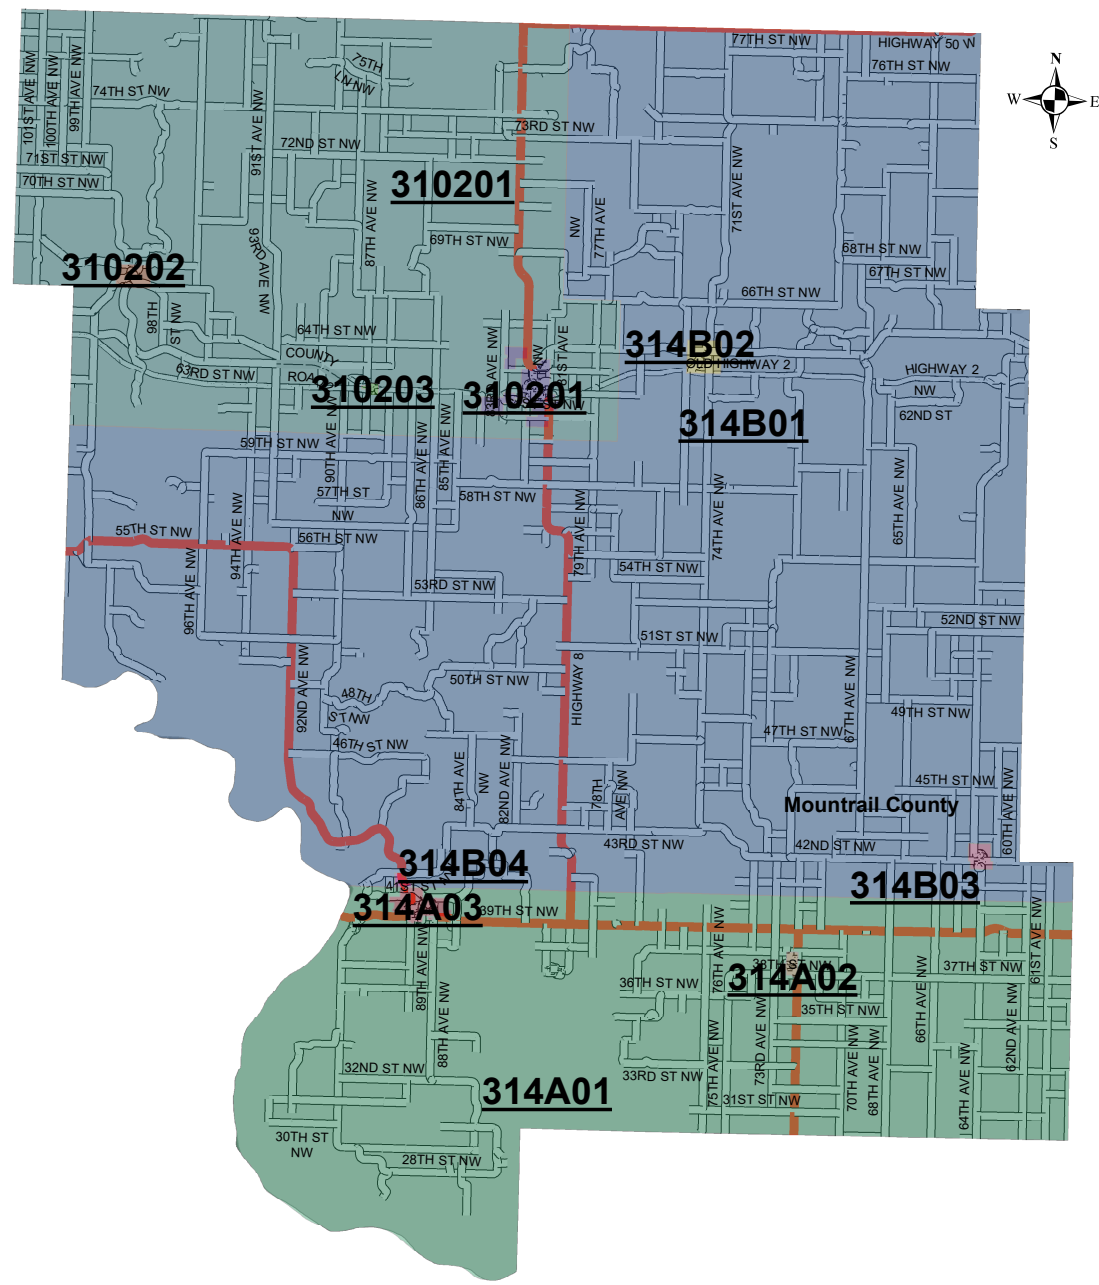

PRECINCT_ID	
	310201
	310203
	310204
	314A01
	314A02
	314A03
	314A04
	314B01
	314B02
	314B03
	314B04
	ROADS
	County Road Shield
	State Highway Shield
	United States Highway Shield

# MOUNTRAIL COUNTY VOTING PRECINCT MAP