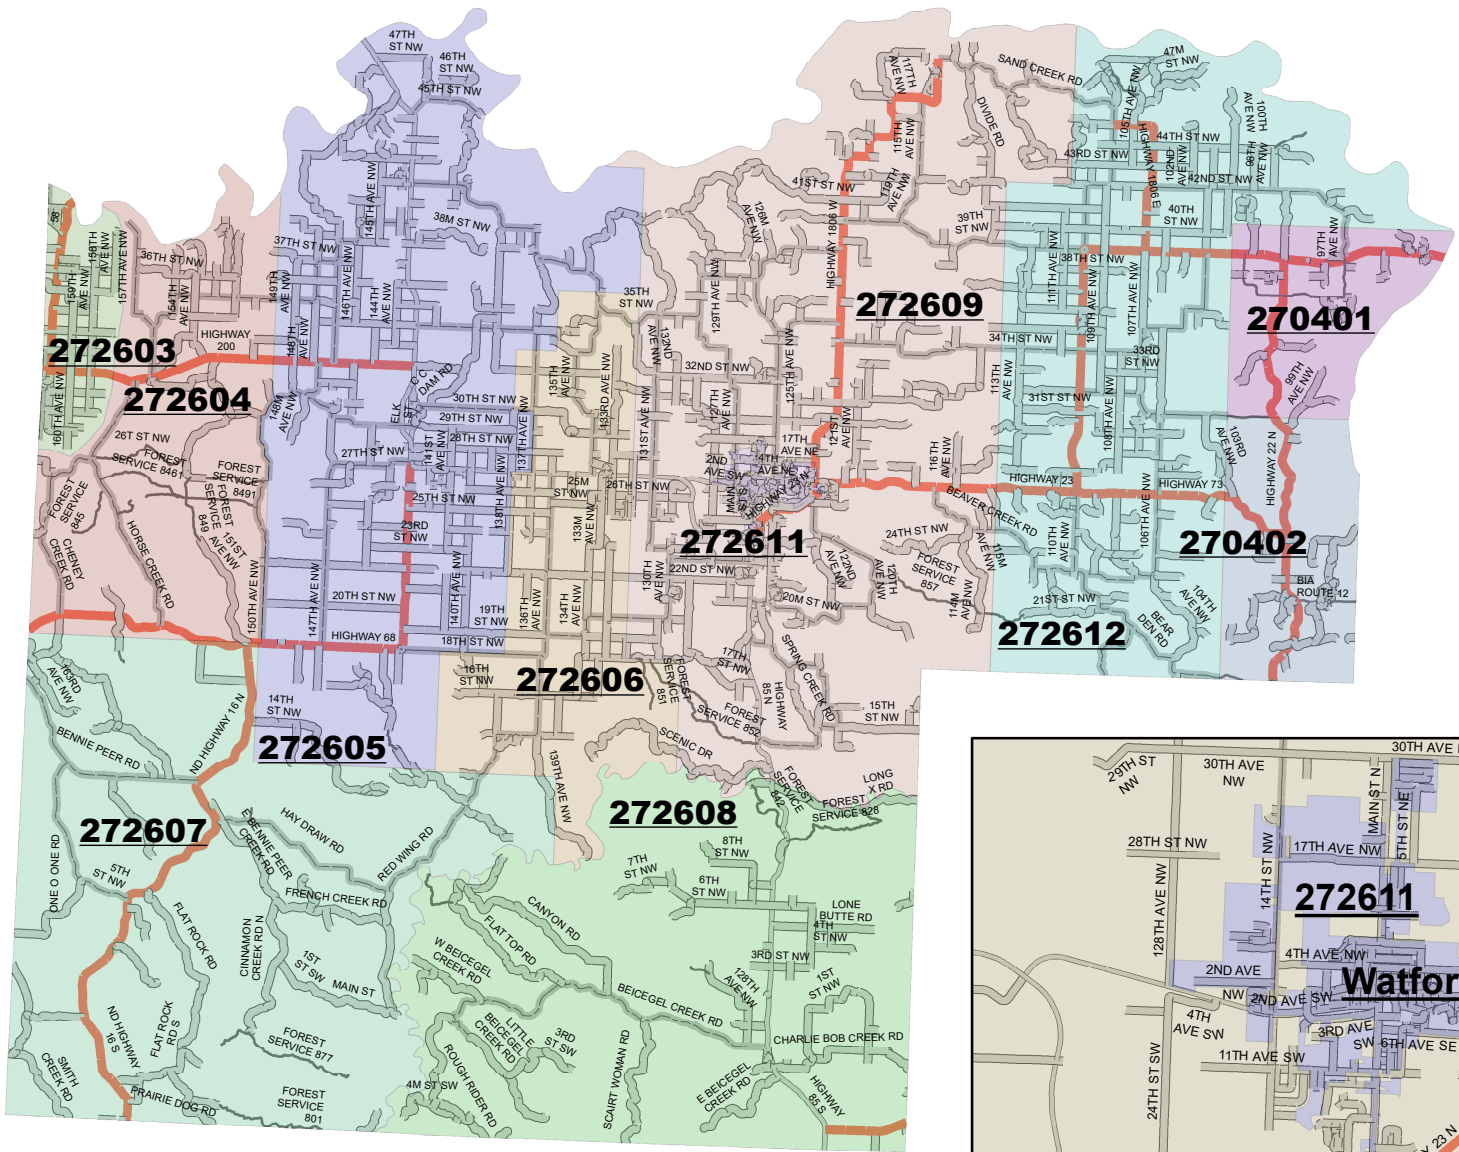

McKENZIE COUNTY PRECINCTS	
PRECINCT_ID	
270401	
270402	
272603	
272604	
272605	
272606	
272607	
272608	
272609	
272611	
272612	
ROAD TYPE	
	CITY STREETS
	County Road
	Fores
	State Highway
	United States Highway

# McKENZIE COUNTY VOTING PRECINCTS MAP